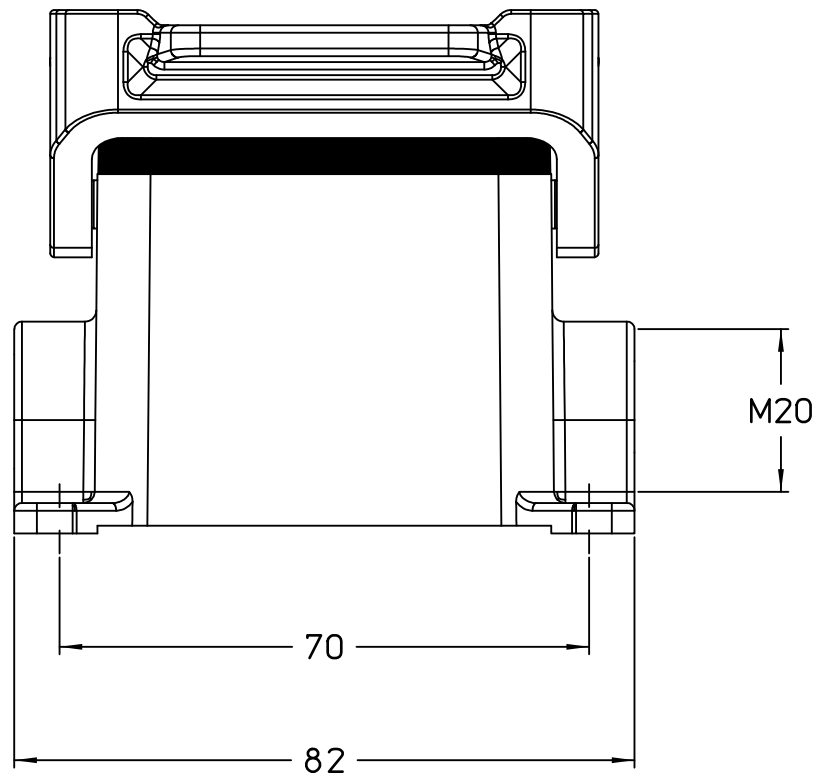

1

2

3

A

A

B

B

Dimensions
in mm

Simplified representation with dimensions without tolerance

Original Size A4

JMPP 06 L20

Date 08/11/23

surface mounting housing, size "44.27", 1x M20 side entry,

Sign. G. Renna

with 1 Jei-P lever

Scale
1:1