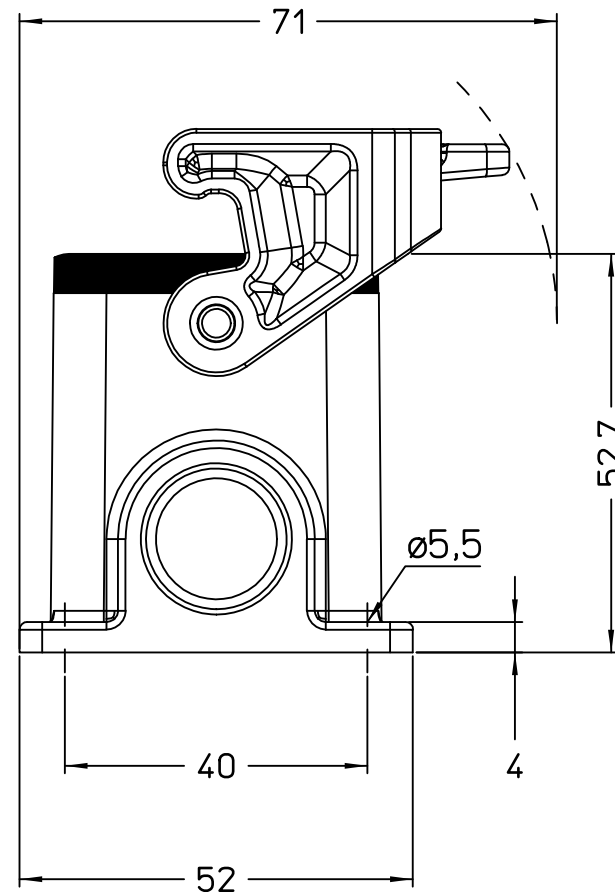

1

2

3

A

A

B

B

Dimensions
in mm

Simplified representation with dimensions without tolerance

Original Size A4

JMPP 06 L20

Date 08/11/23

surface mounting housing, size "44.27", 1x M20 side entry,

Sign. G. Renna

with 1 Jei-P lever

Scale
1:1